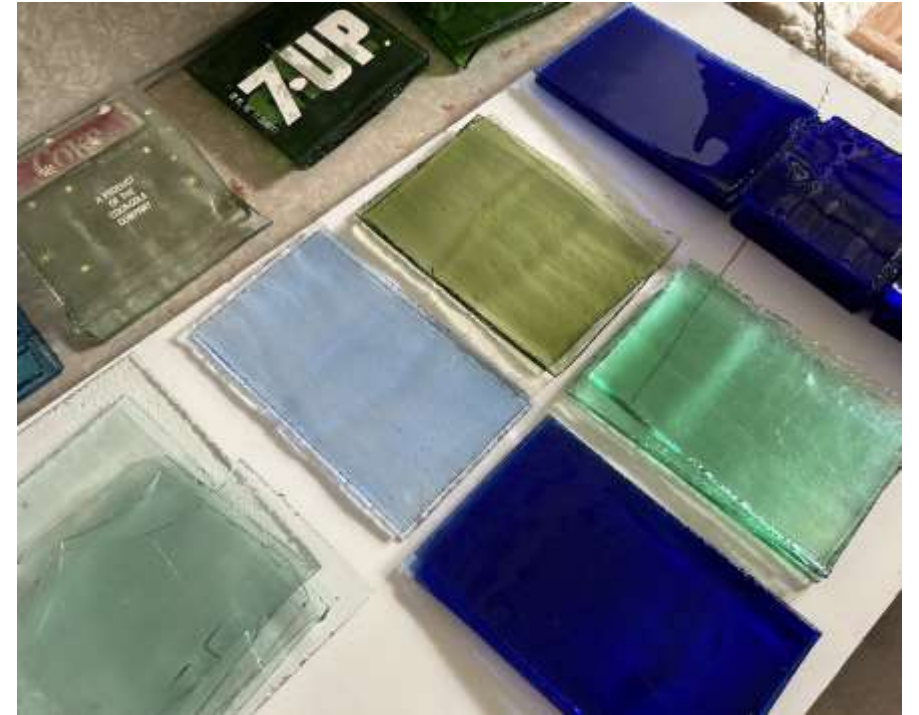

From Bottle...to Terrazzo

From Bottle...to Drinking Glass

From Bottle...to Stained Glass...to Education

- We recycle scrap sheet glass into stained glass classes so that locals can learn a new skill and we can recycle other artist's glass waste.
- Level 2 classes use bottle sheet glass.