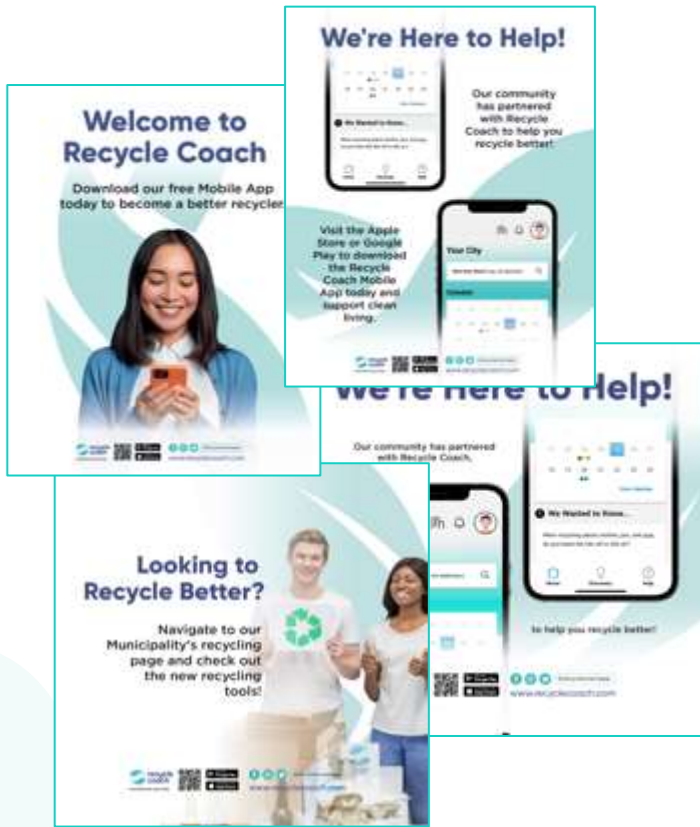

How our partners take advantage:

Marketing