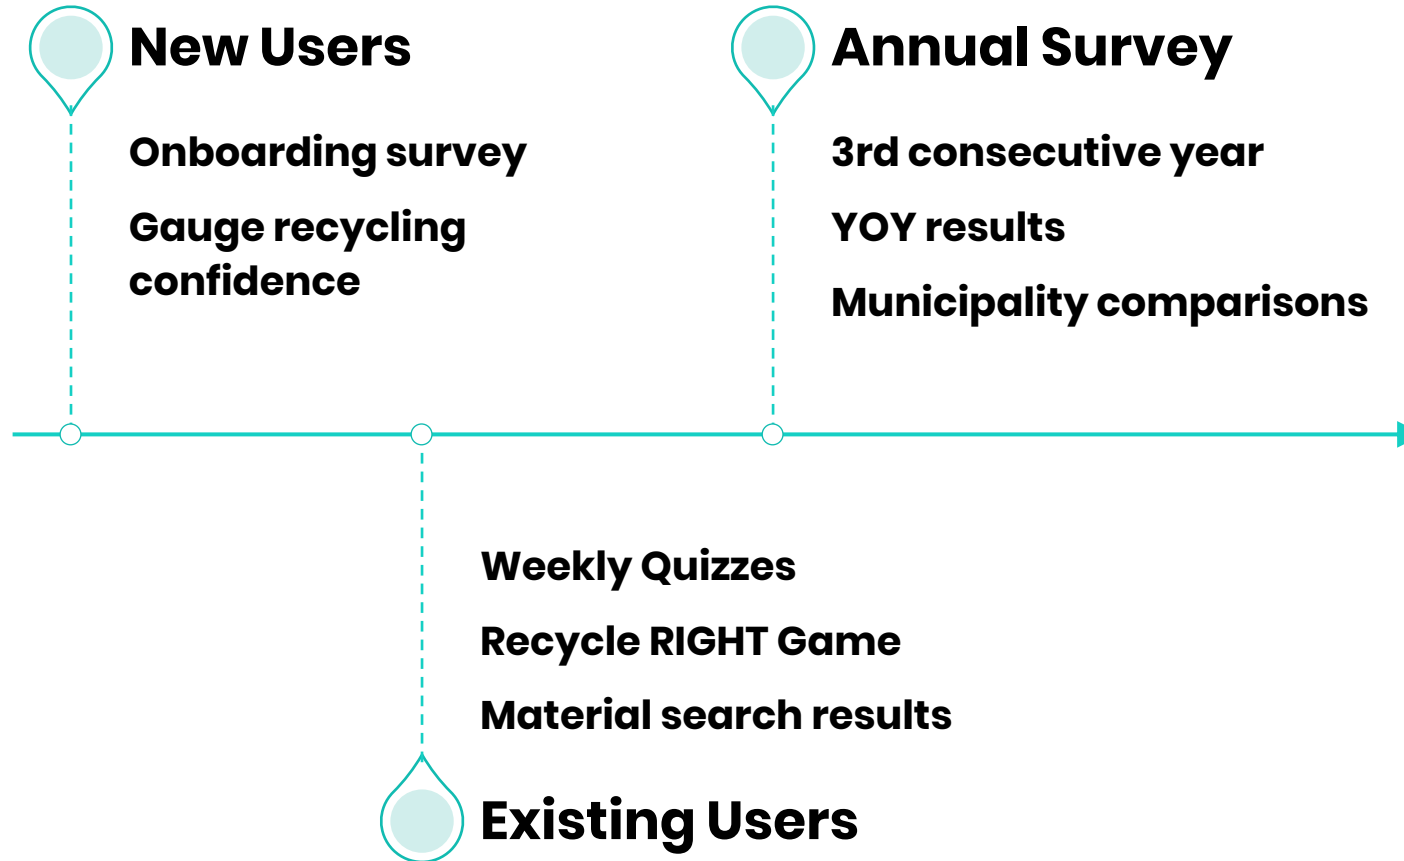

Our clients start using
Recycle Coach so residents
knew when it's garbage day.

**But our technology is so
much more than just a
calendar.**

It's a game changer.

Recycling issues stem from a lack of resident education — not a lack of trying.

Mobile App

Web Widget

Hyper local data matters for a **national conversation.**

How we collect data

2022 US Recycling Survey Results

Top 5 Items Searched in the U.S.

Furniture Items

Styrofoam Packaging Inserts

- Get a personalized recycle and waste pickup calendar specific to your address.
- Never miss collection with reminders and emergency alerts!
- Correctly dispose of items with the Ask Milo "What Goes Where" search tool.