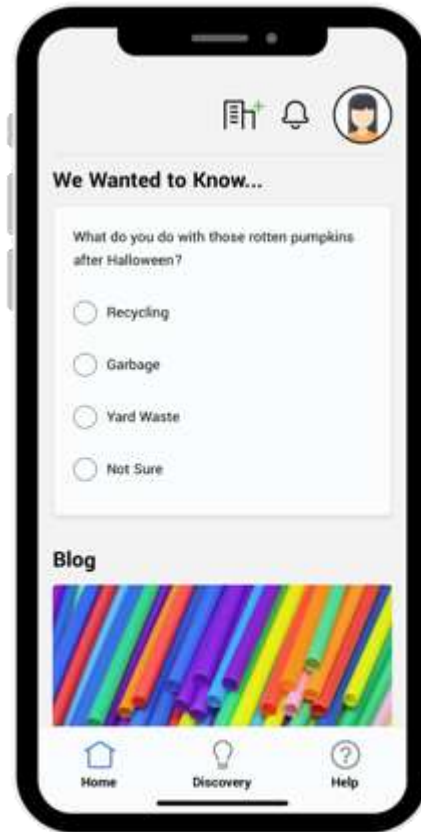

Did You Know...

You can customize your collection reminders on the Recycle Coach App. In settings, click Collection Reminders.

Chatham-Kent

correctly with "here" Search

Chatham-Kent

Middlesex Centre @MiddlesexCentre · Jun 12
 Looking for a way to keep on top of your waste collection days or wondering whether something belongs in the recycling? Check the @RecycleCoachApp - online or on your phone - for recycling tips and to set reminders. Visit ow.ly/XQwE50j2gR to learn more.

Welcome to Recycle Coach

Join the movement and learn how to recycle right in your community!

Chatham-Kent

How our partners take advantage:

Marketing

Weekly Quizzes

Blogs & Campaigns

In-App Notifications & Collection Reminders