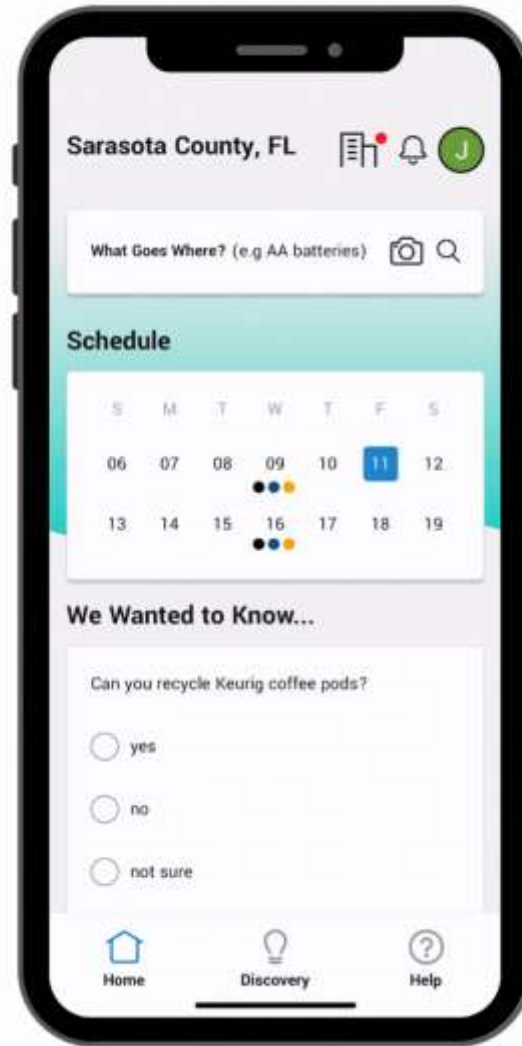

What Goes Where Tool