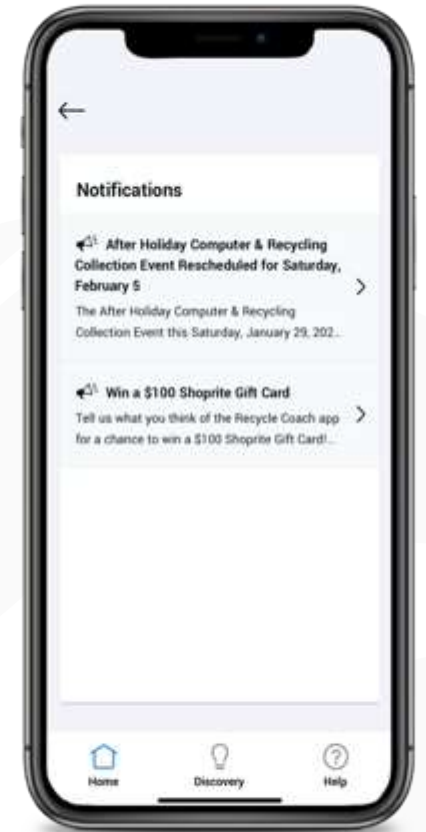

Welcome to Recycle Coach

Join the movement and learn how to recycle right in your community!

Chatham-Kent

How our partners take advantage:

Marketing

Weekly Quizzes

Blogs & Campaigns

In-App Notifications & Collection Reminders