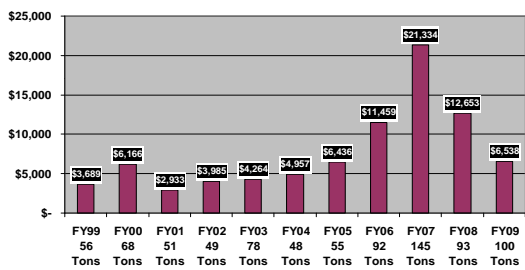

Success Story Smithville-CTRA Partnership

To Be Continued...

www.recyclingassistance.org

Rachel M. Perry, Executive Director
CTRA
2003 S. Lamar Blvd., Suite 7
Austin, TX 78704
recycletrachel@gmail.com
800/845-0071